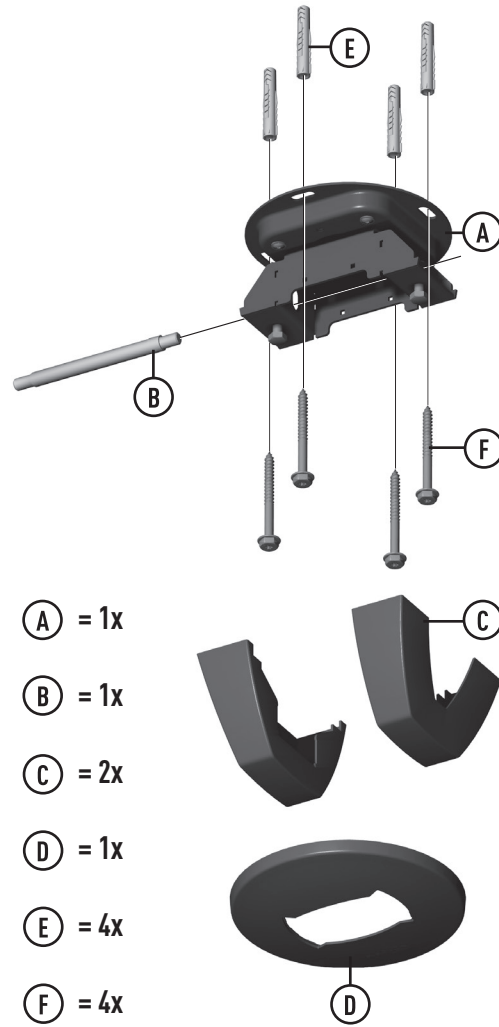

PUC 1065
Ceiling plate

- (A) = 1x
- (B) = 1x
- (C) = 2x
- (D) = 1x
- (E) = 4x
- (F) = 4x