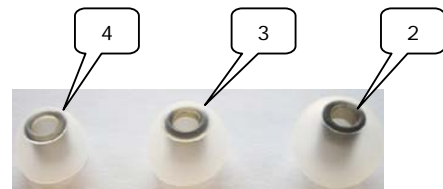

K3003i
K3003

3225Z00010
3225Z00020

Parts list / Stückliste

Description	Pos.	Part number Bestellnummer	Quant. /Stk.		Bezeichnung
			K3003i	K3003	
K3003 service assy. ¹ with remote	1	3225M99010	1	-	Hörer , mit Fernbedienung
K3003 service assy. ¹ without remote	1	3225M99020	-	1	Hörer , ohne Fernbedienung
Cushion, L	2	3225Z28010	2	2	Ohrpolster , L
Cushion, M	3	3225Z29010	2	2	Ohrpolster , M
Cushion, S	4	3225Z30010	2	2	Ohrpolster , S
Filter, high boost	5	3225M13010	2	2	Filter, high boost
Filter, reference	6	3225M14010	2	2	Filter, reference
Filter, bass boost	7	3225M15010	2	2	Filter, bass boost
Flight adapter	8	3225M12010	1	1	Flugzeug Adapterstecker
Cable adapter 3,5mm 3pin to 3,5mm 4pin	9	2551K00110	1	1	Adapter 3,5mm 3pin to 3,5mm 4pin
On the go case	10	1605P00460	1	1	Etui
Filter plate	11	3225Z51010	1	1	Filterplatte
Spare cushions ²	-	3225M20010	-	-	Reserve Ohrpolster

¹ K3003 service assy.: Complete headphone without filters and cushions.

² Spare cushions: consists of 4pcs. large, 4pcs. middle and 4pcs. small cushions.