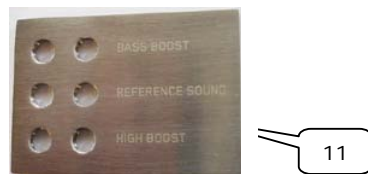

K3003i
K3003

3225Z00010
3225Z00020

Parts list / Stückliste

Description	Pos.	Part number Bestellnummer	Quant. /Stk.		Bezeichnung
			K3003i	K3003	
K3003 service assy. ¹ with remote	1	3225M99010	1	-	Hörer , mit Fernbedienung
K3003 service assy. ¹ without remote	1	3225M99020	-	1	Hörer , ohne Fernbedienung
Cushion, L	2	3225Z28010	2	2	Ohrpolster , L
Cushion, M	3	3225Z29010	2	2	Ohrpolster , M
Cushion, S	4	3225Z30010	2	2	Ohrpolster , S
Filter, high boost	5	3225M13010	2	2	Filter, high boost
Filter, reference	6	3225M14010	2	2	Filter, reference
Filter, bass boost	7	3225M15010	2	2	Filter, bass boost
Flight adapter	8	3225M12010	1	1	Flugzeug Adapterstecker
Cable adapter 3,5mm 3pin to 3,5mm 4pin	9	2551K00110	1	1	Adapter 3,5mm 3pin to 3,5mm 4pin
On the go case	10	1605P00460	1	1	Etui
Filter plate	11	3225Z51010	1	1	Filterplatte
Spare cushions ²	-	3225M20010	-	-	Reserve Ohrpolster

¹ K3003 service assy.: Complete headphone without filters and cushions.

² Spare cushions: consists of 4pcs. large, 4pcs. middle and 4pcs. small cushions.