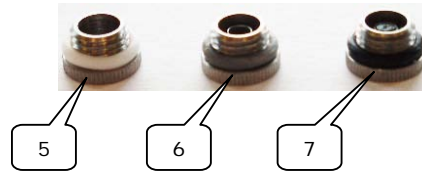

K3003i
K3003

3225Z00010
3225Z00020

Parts list / Stückliste

Description	Pos.	Part number Bestellnummer	Quant. /Stk.		Bezeichnung
			K3003i	K3003	
K3003 service assy. ¹ with remote	1	3225M99010	1	-	Hörer , mit Fernbedienung
K3003 service assy. ¹ without remote	1	3225M99020	-	1	Hörer , ohne Fernbedienung
Cushion, L	2	3225Z28010	2	2	Ohrpolster , L
Cushion, M	3	3225Z29010	2	2	Ohrpolster , M
Cushion, S	4	3225Z30010	2	2	Ohrpolster , S
Filter, high boost	5	3225M13010	2	2	Filter, high boost
Filter, reference	6	3225M14010	2	2	Filter, reference
Filter, bass boost	7	3225M15010	2	2	Filter, bass boost
Flight adapter	8	3225M12010	1	1	Flugzeug Adapterstecker
Cable adapter 3,5mm 3pin to 3,5mm 4pin	9	2551K00110	1	1	Adapter 3,5mm 3pin to 3,5mm 4pin
On the go case	10	1605P00460	1	1	Etui
Filter plate	11	3225Z51010	1	1	Filterplatte
Spare cushions ²	-	3225M20010	-	-	Reserve Ohrpolster

¹ K3003 service assy.: Complete headphone without filters and cushions.

² Spare cushions: consists of 4pcs. large, 4pcs. middle and 4pcs. small cushions.