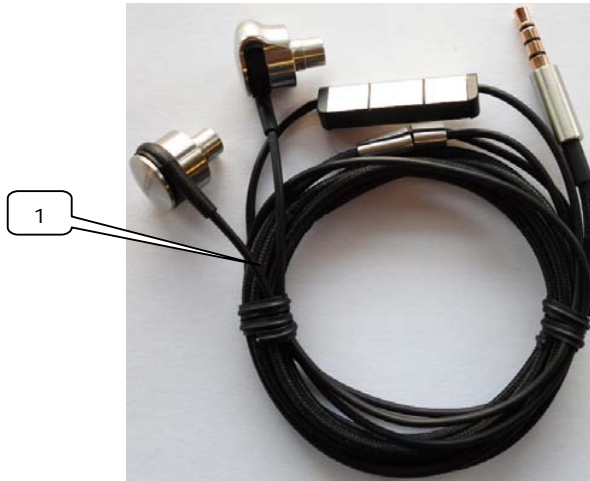

K3003i
K3003

3225Z00010
3225Z00020

Parts list / Stückliste

Description	Pos.	Part number Bestellnummer	Quant. /Stk.		Bezeichnung
			K3003i	K3003	
K3003 service assy. ¹ with remote	1	3225M99010	1	-	Hörer , mit Fernbedienung
K3003 service assy. ¹ without remote	1	3225M99020	-	1	Hörer , ohne Fernbedienung
Cushion, L	2	3225Z28010	2	2	Ohrpolster , L
Cushion, M	3	3225Z29010	2	2	Ohrpolster , M
Cushion, S	4	3225Z30010	2	2	Ohrpolster , S
Filter, high boost	5	3225M13010	2	2	Filter, high boost
Filter, reference	6	3225M14010	2	2	Filter, reference
Filter, bass boost	7	3225M15010	2	2	Filter, bass boost
Flight adapter	8	3225M12010	1	1	Flugzeug Adapterstecker
Cable adapter 3,5mm 3pin to 3,5mm 4pin	9	2551K00110	1	1	Adapter 3,5mm 3pin to 3,5mm 4pin
On the go case	10	1605P00460	1	1	Etui
Filter plate	11	3225Z51010	1	1	Filterplatte
Spare cushions ²	-	3225M20010	-	-	Reserve Ohrpolster

¹ K3003 service assy.: Complete headphone without filters and cushions.

² Spare cushions: consists of 4pcs. large, 4pcs. middle and 4pcs. small cushions.