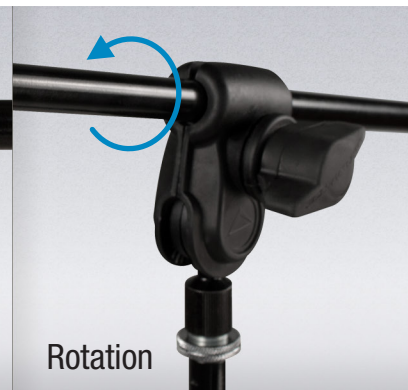

## Stable Base

Stable stand has a durable resin base with tripod legs that snap into place!

## Fixed-Length Boom

31.75" fixed-length boom for use on stage and in the studio.

Tilt

Pan

Depth

Rotation

## Four Degrees of Freedom

Patented one-touch adjustment controls tilt, pan, depth, and rotation!

## MC-40B Pro Specs

- Part Name: MC-40B Pro
- Part Number: 17950
- Boom length: 31.75"
- Height: 36" - 63"
- Tube Diameter: .875"
- Tube Material: Steel