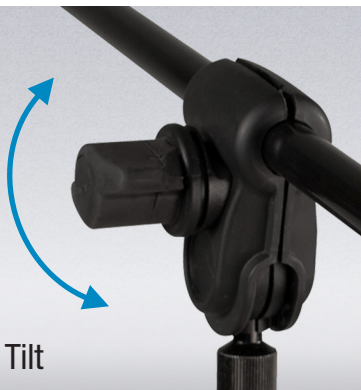

MC-40B Pro Mic Stand

Ultimate Support's Classic Series microphone stands deliver features such as a fast, quiet, and reliable clutch, built-in cable management clips, and a super stable base. Competitive features meet a competitive price in this modern classic which features our patented Four Degrees of Freedom boom arm. With just one touch, you can quickly angle and adjust your mic position with unparalleled control.

Quarterturn Clutch

Super quiet clutch that is reliable, and impressively easy to tighten and release!

Stable Base

Stable stand has a durable resin base with tripod legs that snap into place!

Fixed-Length Boom

31.75" fixed-length boom for use on stage and in the studio.

Tilt

Pan

Four Degrees of Freedom

Patented one-touch adjustment controls tilt, pan, depth, and rotation!

MC-40B Pro Specs

- Part Name: MC-40B Pro
- Part Number: 17950
- Boom length: 31.75"
- Height: 36" - 63"
- Tube Diameter: .875"
- Tube Material: Steel