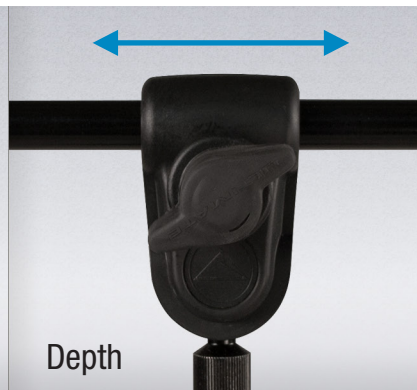

## Fixed-Length Boom

31.75" fixed-length boom for use on stage and in the studio.

Tilt

Pan

Depth

Rotation

## Four Degrees of Freedom

Patented one-touch adjustment controls tilt, pan, depth, and rotation!

## MC-40B Pro Specs

- Part Name: MC-40B Pro
- Part Number: 17950
- Boom length: 31.75"
- Height: 36" - 63"
- Tube Diameter: .875"
- Tube Material: Steel