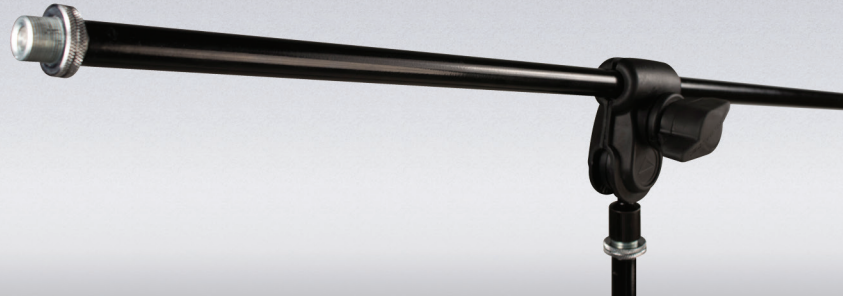

# MC-40B Pro Mic Stand

Ultimate Support's Classic Series microphone stands deliver features such as a fast, quiet, and reliable clutch, built-in cable management clips, and a super stable base. Competitive features meet a competitive price in this modern classic which features our patented Four Degrees of Freedom boom arm. With just one touch, you can quickly angle and adjust your mic position with unparalleled control.

## Quarterturn Clutch

Super quiet clutch that is reliable, and impressively easy to tighten and release!

## Stable Base

Stable stand has a durable resin base with tripod legs that snap into place!

## MC-40B Pro Specs

- Part Name: MC-40B Pro
- Part Number: 17950
- Boom length: 31.75"
- Height: 36" - 63"
- Tube Diameter: .875"
- Tube Material: Steel