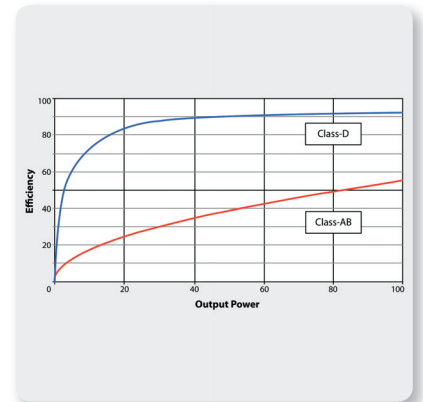

Portable Speakers

EUROLIVE B15X

1000 Watt 2 Way 15" Powered Loudspeaker
with Digital Mixer, Wireless Option,
Remote Control via iOS* / Android* Mobile
App and Bluetooth Audio Streaming

Class-D - Massive Power, Perfect Sound

Thanks to our revolutionary Class-D amplifier technology, we are able to provide you with enormous power and incredible sonic performance in an easy-to-use, ultra-portable and lightweight package. Class-D amplification makes all the difference, offering the ultimate in energy efficiency and eliminating the need for heavy power supplies and massive heat sinks. This amazing technology makes it possible to design and build extremely powerful products that are significantly lighter in weight than their traditional counterparts, while using less energy and protecting the environment.