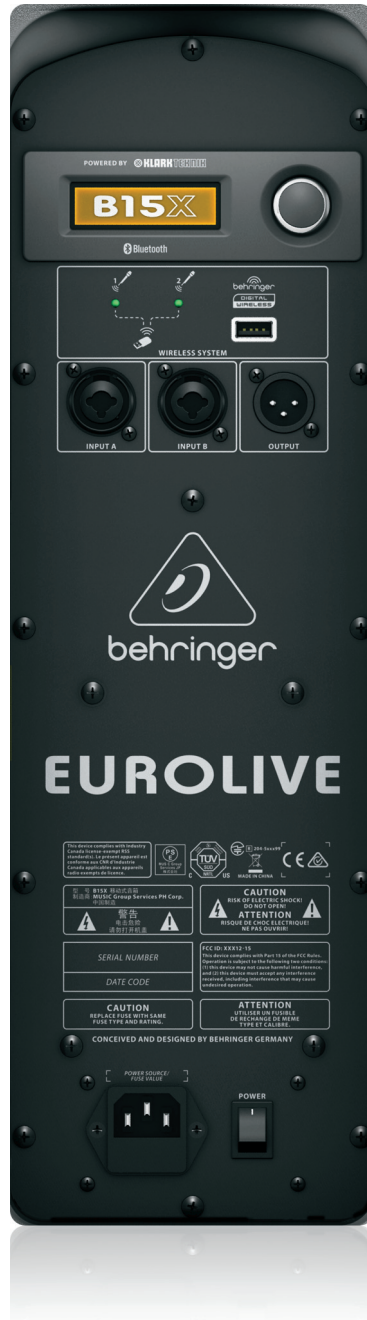

Portable Speakers

EUROLIVE B15X

1000 Watt 2 Way 15" Powered Loudspeaker with Digital Mixer, Wireless Option, Remote Control via iOS* / Android* Mobile App and Bluetooth Audio Streaming

For service, support or more information contact the BEHRINGER location nearest you:

Europe
MUSIC Group Services UK
Tel: +44 1562 547 100
Email: CARE@music-group.com

USA/Canada
MUSIC Group Services NV Inc.
Tel: +1 702 963 1300
Email: CARE@music-group.com

Japan
MUSIC Group Services JP K.K.
Tel: +81 3 5833 9121
Email: CARE@music-group.com

MUSIC Group accepts no liability for any loss which may be suffered by any person who relies either wholly or in part upon any description, photograph, or statement contained herein. Technical specifications, appearances and other information are subject to change without notice. All trademarks are the property of their respective owners. MIDAS, KLARK TEKNIK, LAB GRUPPEN, LAKE, TANNÖY, TURBOSOUND, TC ELECTRONIC, TC HELICON, BEHRINGER, BUGERA, COOLAUDIO and EUROCOM are trademarks or registered trademarks of MUSIC Group IP Ltd. © MUSIC Group IP Ltd. 2017 All rights reserved.