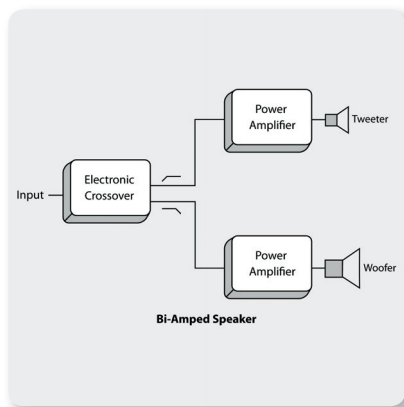

Portable Speakers

EUROLIVE B15X

1000 Watt 2 Way 15" Powered Loudspeaker
with Digital Mixer, Wireless Option,
Remote Control via iOS* / Android* Mobile
App and Bluetooth Audio Streaming

Class-D - Massive Power, Perfect Sound

Thanks to our revolutionary Class-D amplifier technology, we are able to provide you with enormous power and incredible sonic performance in an easy-to-use, ultra-portable and lightweight package. Class-D amplification makes all the difference, offering the ultimate in energy efficiency and eliminating the need for heavy power supplies and massive heat sinks. This amazing technology makes it possible to design and build extremely powerful products that are significantly lighter in weight than their traditional counterparts, while using less energy and protecting the environment.