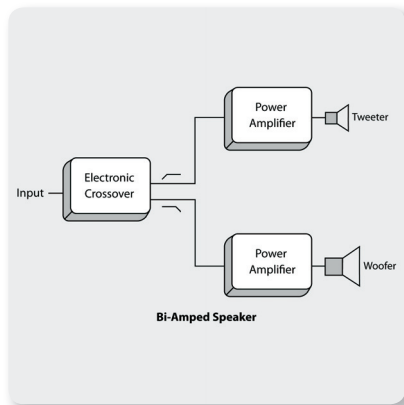

Portable Speakers

EUROLIVE B12X

1000 Watt 2 Way 12" Powered Loudspeaker
with Digital Mixer, Wireless Option,
Remote Control via iOS* / Android* Mobile
App and Bluetooth Audio Streaming

Class-D - Massive Power, Perfect Sound

Thanks to our revolutionary Class-D amplifier technology, we are able to provide you with enormous power and incredible sonic performance in an easy-to-use, ultra-portable and lightweight package. Class-D amplification makes all the difference, offering the ultimate in energy efficiency and eliminating the need for heavy power supplies and massive heat sinks. This amazing technology makes it possible to design and build extremely powerful products that are significantly lighter in weight than their traditional counterparts, while using less energy and protecting the environment.