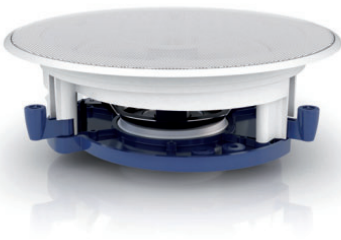

KEF
INNOVATORS IN SOUND