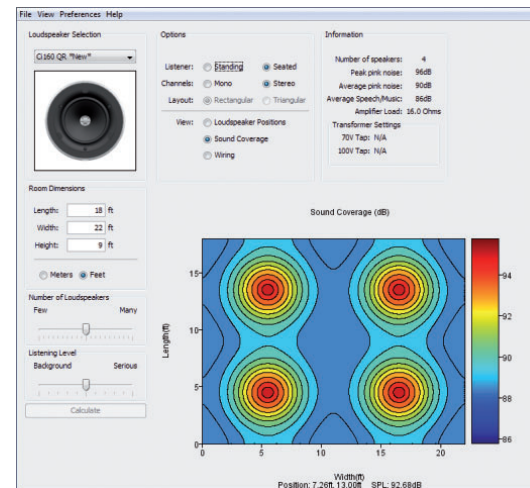

Ci SOFTWARE

Simple to use, with pull-down menus and sliders to define the room size, desired volume and coverage pattern, the KEF Ci Series speaker placement software generates optimum speaker locations, wiring diagrams and sound coverage topography to help you determine the right number of speakers for the area concerned.

www.kef.com/ci_software