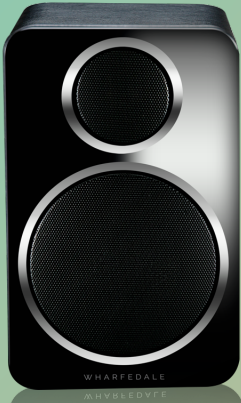

# COMPACT, BIG BRITISH SOUND

# DS-2

Diminutive Size

Powerful Sound

apt-X Bluetooth

white

3.5mm AUX

Woven Polypropylene

DSP

black