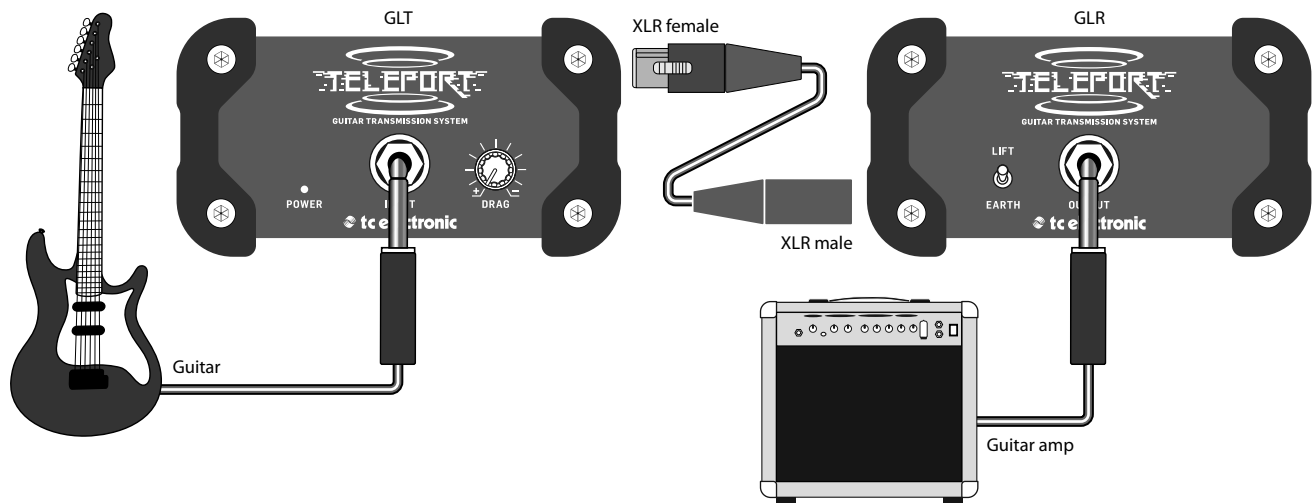

# TELEPORT GLT/GLR

EN

High-Performance Active Guitar Signal Transmitter/  
Receiver for Long Cable Run Systems

## Connection

## Getting Started

1. Connect the included power adaptor to the GLT power socket.
2. Connect your guitar to the GLT ¼" input via standard instrument cable.
3. Connect a balanced XLR cable from the GLT output to the GLR input.
4. With the amplifier turned off or in standby mode, connect a standard instrument cable from the GLR output to your amp's input.
5. Power on your amplifier.
6. Move the ground switch on the GLR to the LIFT position if grounding noise is audible.
7. Adjust the DRAG control to simulate the loading that occurs when you connect directly into an amp at close distance. More drag will simulate a longer cable.

# Specifications

	GLR	GLT
<b>Input</b>		
Connector	XLR female, balanced	¼" TS, unbalanced
Impedance	180 kΩ	Adjustable 22 kΩ to >1 MΩ
Max. input level	—	+10 dBu @ 1 kHz
<b>Output</b>		
Connector	¼" TRS, unbalanced	XLR male, balanced
Impedance	200 kΩ	2 kΩ
Max. output level	—	+10 dBu @ 1 kHz
<b>System</b>		
Frequency response	10 Hz to 35 kHz (±3 dB)	10 Hz to 26 kHz (± 3 dB)
THD + N (distortion)	0.0015% @ 1 kHz, 0 dBu	0.05% @ 1 kHz, 0 dBu
Signal-to-noise ratio	110 dB @ 1 kHz, 0 dBu	90 dB @ 1 kHz, 0 dBu
CMRR	62 dB typical	—
Power requirement	Passive	12 V DC, 150 mA
<b>Physical</b>		
Dimensions (H x W x D)	64 x 118 x 112 mm (2.5 x 4.6 x 4.4")	
Weight	0.43 kg (0.9 lbs)	0.5 kg (1.1 lbs)