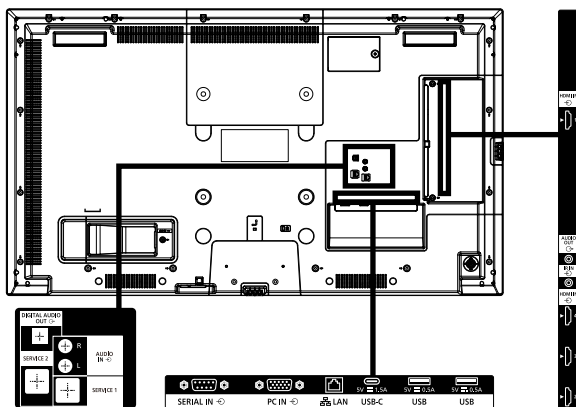

CONNECTION TERMINAL

* Specifications and appearance are subject to change without notice.