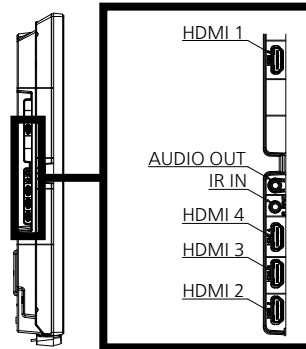

For signals without ○ in the Plug and Play-supported signal column, resolutions may not be selected on the PC side even if this unit supports those signals.

Note

- An auto detected signal format may be differently displayed from the actual input signal.
- The i symbols (example 1080i) means Interlaced signal.

● Terminals

View from back

Magnified figure of terminal b

Magnified figure of terminal a

**Sectional view of terminal a**  
(SERIAL / PC / LAN / USB TYPE-C / USB TYPE-A)

(on the product side)

Terminal a  
43CQE1W Terminal (Bottom) Units : mm (inch)