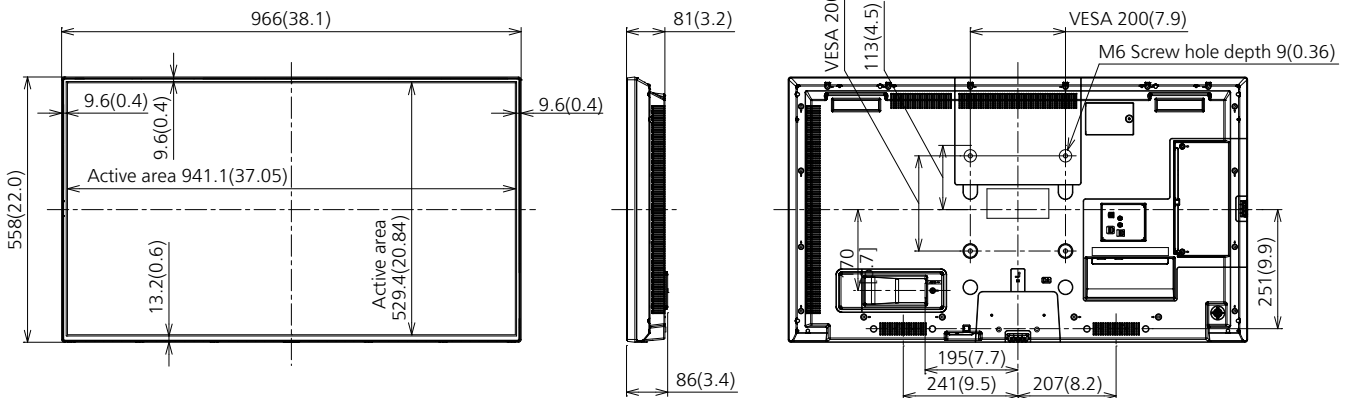

*Displaying a still image for a long time may cause burn-in (image persistence artifacts), it could be mitigated when display video image.

STANDARD (CERTIFICATIONS)

SAFETY REGULATIONS	EU/USA CB Report (LVD; IEC62368-1 2nd Edition + EU/USA Deviation) EU Deviation : EN62368-1:2014 2nd Edition
RADIATION REGULATIONS	EU : EMC test report [Class-A] (CE; EN55032:2012/EN61000-3-2:2014/ EN61000-3-3:2013/EN55024:2010 IEC61000-4-2:2008 IEC61000-4-3:2010 IEC61000-4-4:2012 IEC61000-4-5:2005 IEC61000-4-6:2013 IEC61000-4-8:2009 IEC61000-4-11:2004)

WIRELESS LAN FUNCTION

Compliance standard	IEEE 802.11 a/b/g/n Dual (Wireless LAN Standard protocol) Wi-Fi certified
Channel	IEEE 802.11 a/b/g/n
Communication distance	Approx. 30 m (Depends on usage environment)

REMOTE CONTROL TRANSMITTER

Power Requirements	DC 3 V (AA Size batteries x 2)
Operating distance	Approx. 7 m (22.9 ft)*
Weight	Approx. 111 g (4 oz) including batteries
Dimensions (W x H x D)	51 x 161 x 27 mm (2" x 6.4" x 1.1")

*When operated directly in front of the IR sensor.

INCLUDED ACCESSORIES

- Remote Control x 1
- Batteries (AA size) x 2 : AA/R6/LR6 type
- AC cord (approx. 2 m)
- IR sensor x 1
- IR Sensor Holder x 1
- Screw (for IR Sensor's Holder) x 2
- Clamper x 3
- Operating Instruction Book

DIMENSIONS

Cautions: This drawing is not a scale
Units : mm (inches)