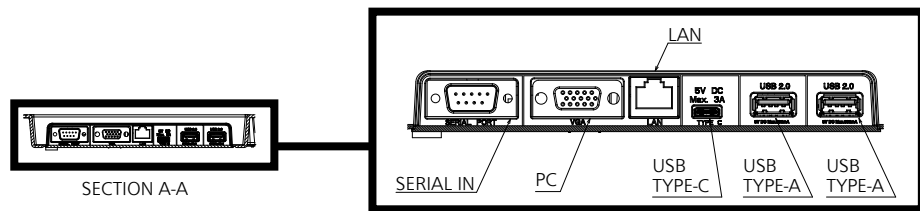

● Terminals

View from back

Magnified figure of terminal b

Magnified figure of terminal a

**Sectional view of terminal a**  
(SERIAL / PC / LAN / USB TYPE-C / USB TYPE-A)

(on the product side)

Terminal a  
43CQE1W Terminal (Bottom) Units : mm (inch)

	SERIAL / PC	LAN	USB TYPE-C	USB TYPE-A
A	9.3 (0.37)	9.7 (0.38)	4.8 (0.19)	6.6 (0.26)
B	3.7 (0.15)	—	—	—
C	26.3 (1.03)			
D	9.4 (0.37)			
E	65.9 (2.59)			

**Sectional view of terminal b**  
(HDMI / IR OUT / AUDIO OUT)