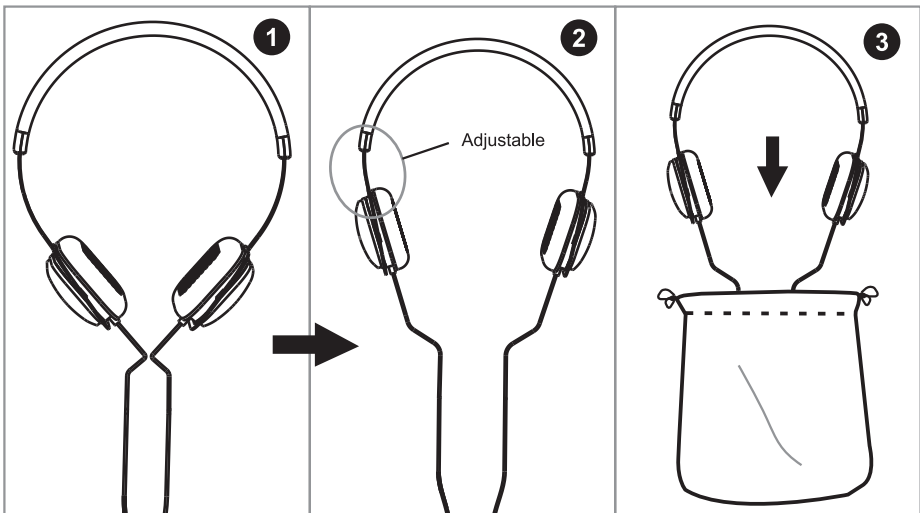

HE120 | MUSIC HEADPHONE

GENERAL DESCRIPTION

He120 is a kind of high-resolution music headphone and it reproduces clear and natural sound, taking you into a new music experience. The HE120 over ear headphone offers two 30mm true monitor drivers, taking you to travel in the world of music. The design of PU ear muff and retractable head beam, light weight, all of these making HE120 fitting for long time listening. Closed ear muff design, it prevent the sound leakage and external noise effectively. The better frequency response and sensitivity make HE120 a vivid sound quality and also a better choice for young people.

FEATURES

- * High-resolution music headphone;
- * Better frequency response and sensitivity;
- * Offers two 30mm true monitor drivers;
- * PU ear muff, wear comfortable, lightweight.

STORAGE

SAFETY PRECAUTIONS

SPECIFICATION

- * Transducer type: Dynamic
- * Transducer size: 30mm
- * Impedance: $32\Omega \pm 15\%$, input : 0.179VRms
- * Max power: 15mW
- * Sound pressure level: $120\pm 3\text{dB}$, input : 0.179VRms
- * Frequency response: 20Hz-15KHz
- * Sensitivity : 100-120dB
- * Connector: gold-plated 3.5mm stereo jack
- * Cable: 1.6m