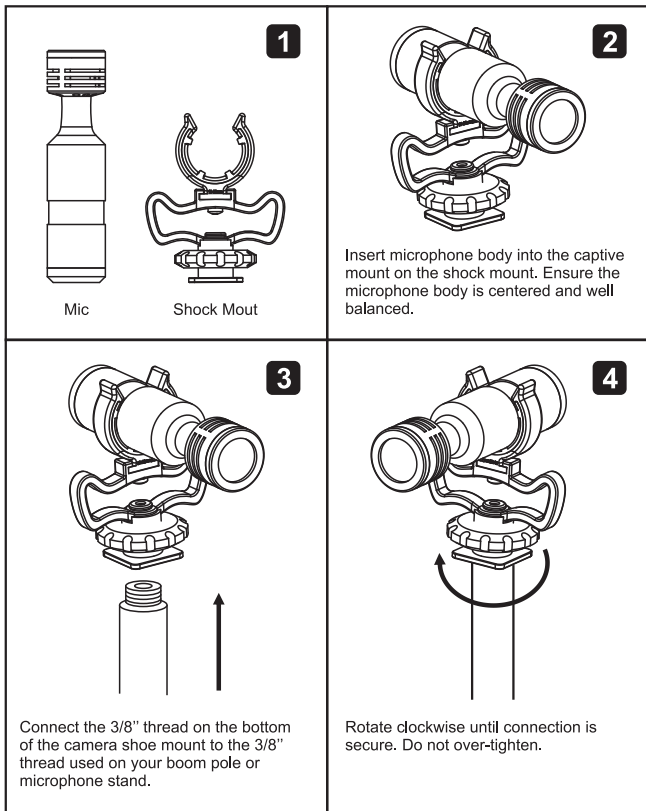

M588

小型摄影拾音麦克风

COMPACT VIDEO MICROPHONE

GENERAL INTRODUCTION

M588 is a compact microphone designed to improve the audio quality of your videos. A directional microphone reduces distracting peripheral sounds and focuses on the audio in front of the camera. With its cardioids polar pattern, it picks up the sound more natural and pure, when recording outside. The windscreen reduces the noise and unwanted sound during recording. This microphone is mainly used in SLR cameras or camcorders, offering high quality sound. It also comes with a camera and shock mount.

INSTALLATION

Mounting to camera:

<p>1</p>  <p>Mic Shock Mout</p>	<p>2</p>  <p>Insert microphone body into the captive mount on the shock mount. Ensure the microphone body is centered and well balanced.</p>
<p>3</p>  <p>Tightening ring</p> <p>Turn the tightening ring above the camera shoe mount counter-clockwise to loosen the camera shoe connection, slide the camera shoe into place on the camera mount. Once the microphone is in place, secure it by tightening the ring clockwise.</p>	<p>4</p>  <p>Connect one end of the 3.5mm output socket on the rear of the microphone and the other end of 3.5mm output cable to the camera's "microphone in" socket.</p>

Mounting to boom pole or microphone stand

FEATURE

- * Saving-space, modeling lightness;
- * High sensitivity, wide frequency response;
- * Strong practicability;
- * Capture the sound accurately.

APPLICATION

将话筒壳身插入防震架的安装座上。确保话筒机身处于中心位置并且良好平衡。

固定环

3

将话筒热靴座上的固定环逆时针转动松开；将相机热靴滑入到相机支架。话筒就位后，顺时针拧紧固定环。

4

将3.5mm输出电缆的一端连接到话筒后部的输出插孔，3.5mm输出电缆的另一端连接到相机“话筒输入”插孔。

安装到支杆或话筒支架：

特征