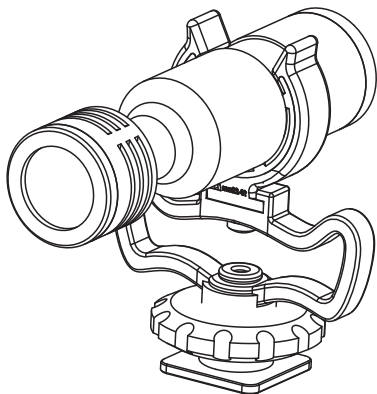

M588

小型摄影拾音麦克风

COMPACT VIDEO MICROPHONE

GENERAL INTRODUCTION

M588 is a compact microphone designed to improve the audio quality of your videos. A directional microphone reduces distracting peripheral sounds and focuses on the audio in front of the camera. With its cardioids polar pattern, it picks up the sound more natural and pure, when recording outside. The windscreen reduces the noise and unwanted sound during recording. This microphone is mainly used in SLR cameras or camcorders, offering high quality sound. It also comes with a camera and shock mount.

INSTALLATION

Mounting to camera:

<p>1</p>  <p>Mic Shock Mout</p>	<p>2</p>  <p>Insert microphone body into the captive mount on the shock mount. Ensure the microphone body is centered and well balanced.</p>
<p>3</p>  <p>Tightening ring</p> <p>Turn the tightening ring above the camera shoe mount counter-clockwise to loosen the camera shoe connection, slide the camera shoe into place on the camera mount. Once the microphone is in place, secure it by tightening the ring clockwise.</p>	<p>4</p>  <p>Connect one end of the 3.5mm output socket on the rear of the microphone and the other end of 3.5mm output cable to the camera's "microphone in" socket.</p>

Mounting to boom pole or microphone stand

FEATURE

- * Saving-space, modeling lightness;
- * High sensitivity, wide frequency response;
- * Strong practicability;
- * Capture the sound accurately.

APPLICATION

将话筒壳身插入防震架的安装座上。确保话筒机身处于中心位置并且良好平衡。

固定环

3

将话筒热靴座上的固定环逆时针转动松开；将相机热靴滑入到相机支架。话筒就位后，顺时针拧紧固定环。

4

将3.5mm输出电缆的一端连接到话筒后部的输出插孔，3.5mm输出电缆的另一端连接到相机“话筒输入”插孔。

安装到支杆或话筒支架：

特征