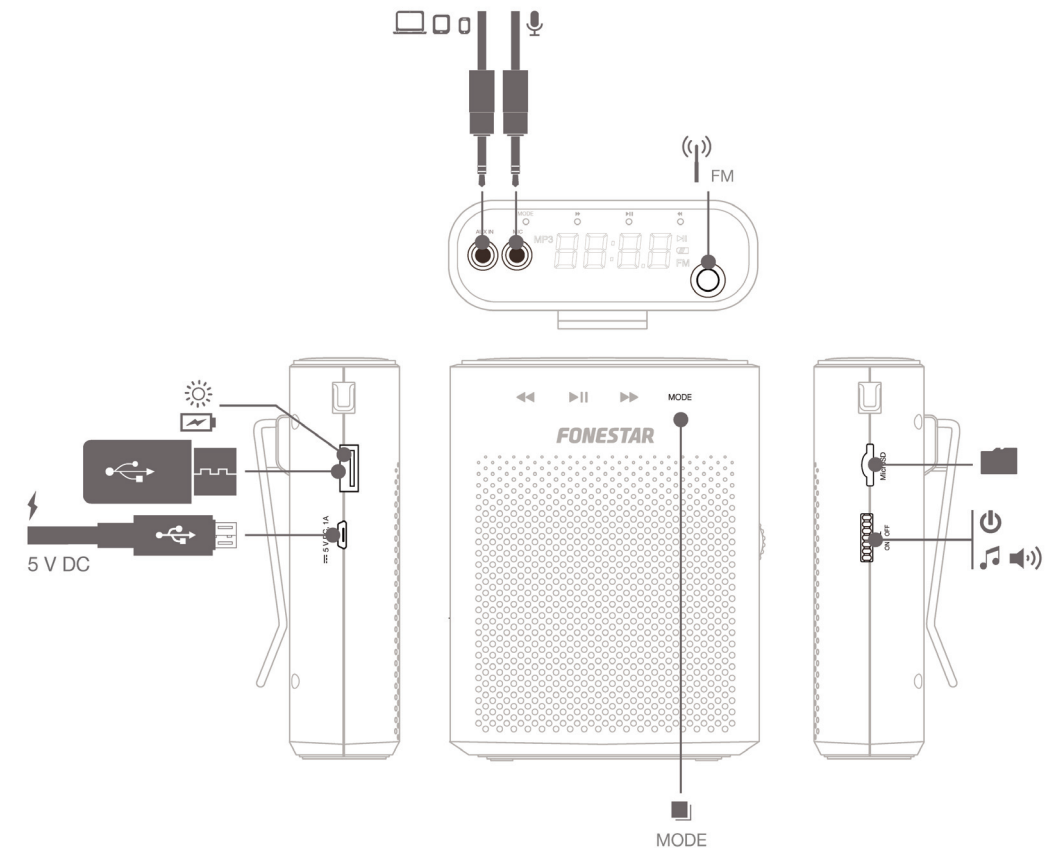

CONTROLS AND CONNECTORS

AUX MODE

REC MODE

MicroSD/USB MODE

BATTERY LEVEL MODE

FM MODE

CABLED MIC MODE

	RED/ROJO/ ROUGE/VERMELHO	BLUE/AZUL/ BLEU/AZUIS
Light icon	●	○
Lightning bolt icon	○	○
Power icon	○	○