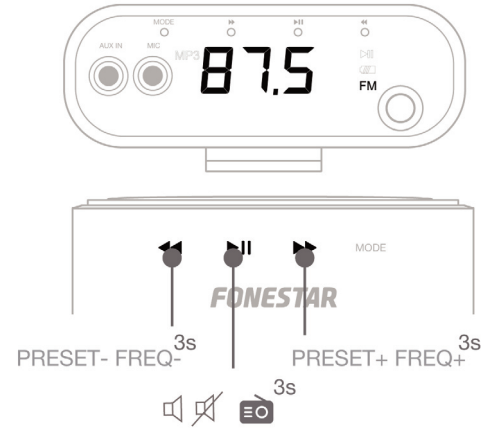

CONTROLS AND CONNECTORS

AUX MODE

REC MODE

MicroSD/USB MODE

BATTERY LEVEL MODE

FM MODE

CABLED MIC MODE

	RED/ROJO/ ROUGE/VERMELHO	BLUE/AZUL/ BLEU/AZUIS
Light icon	●	○
Lightning bolt icon	○	○
Power icon	○	○

● ON/ENCENDIDO/ALLUMÉ/LIGADO
○ OFF/APAGADO/ÉTEINT/DESLIGADO

- ON/OFF
- PLAY
- PAUSE
- STOP
- PREVIOUS
- NEXT
- REWIND
- FORWARD
- AUDIO
- MUTE
- MODE
- MASTER VOL
- MIC
- RADIO MEMO
- START REC
- PAUSE REC
- FM ANT.
- STATUS
- SAVE
- BATTERY LEVEL
- BATTERY STATUS
- BATTERY CHARGING
- BATTERY FULL