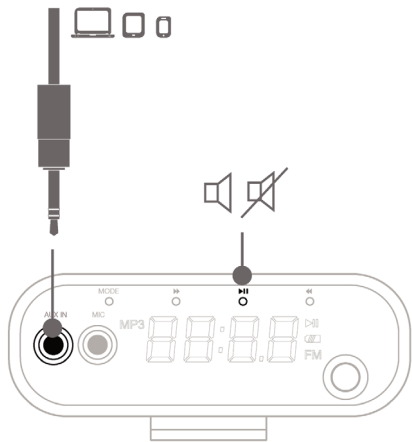

CONTROLS AND CONNECTORS

AUX MODE

REC MODE

MicroSD/USB MODE

BATTERY LEVEL MODE

FM MODE

CABLED MIC MODE

	RED/ROJO/ ROUGE/VERMELHO	BLUE/AZUL/ BLEU/AZUIS
Light icon	●	○
Lightning bolt icon	○	○
Power icon	○	○