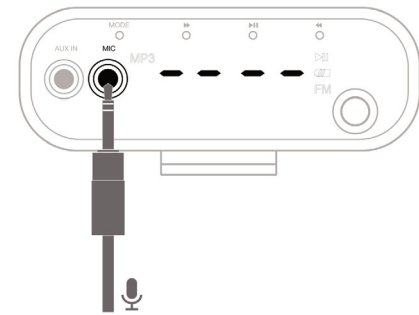

CONTROLS AND CONNECTORS

AUX MODE

REC MODE

MicroSD/USB MODE

BATTERY LEVEL MODE

FM MODE

CABLED MIC MODE

	RED/ROJO/ ROUGE/VERMELHO	BLUE/AZUL/ BLEU/AZUIS
Light icon	●	○
Lightning bolt icon	○	○
Power icon	○	○

● ON/ENCENDIDO/ALLUMÉ/LIGADO
○ OFF/APAGADO/ÉTEINT/DESLIGADO

- ON/OFF
- PLAY
- PAUSE
- STOP
- PREVIOUS
- NEXT
- REWIND
- FORWARD
- AUDIO
- MUTE
- MODE
- MASTER VOL
- MIC
- RADIO MEMO
- START REC
- PAUSE REC
- FM ANT.
- STATUS
- SAVE
- BATTERY LEVEL
- BATTERY STATUS
- BATTERY CHARGING
- BATTERY FULL