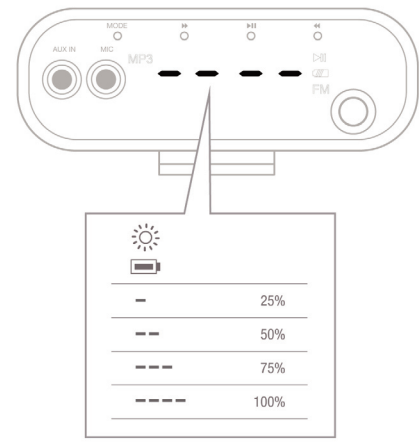

CONTROLS AND CONNECTORS

AUX MODE

REC MODE

MicroSD/USB MODE

BATTERY LEVEL MODE

FM MODE

CABLED MIC MODE

	RED/ROJO/ ROUGE/VERMELHO	BLUE/AZUL/ BLEU/AZUIS
Light icon	●	○
Lightning bolt icon	○	○
Power icon	○	○

● ON/ENCENDIDO/ALLUMÉ/LIGADO
○ OFF/APAGADO/ÉTEINT/DESLIGADO

- ON/OFF
- PLAY
- PAUSE
- STOP
- PREVIOUS
- NEXT
- REWIND
- FORWARD
- AUDIO
- MUTE
- MODE
- MASTER VOL
- MIC
- RADIO MEMO
- START REC
- PAUSE REC
- FM ANT.
- STATUS
- SAVE
- BATTERY LEVEL
- BATTERY STATUS
- BATTERY CHARGING
- BATTERY FULL