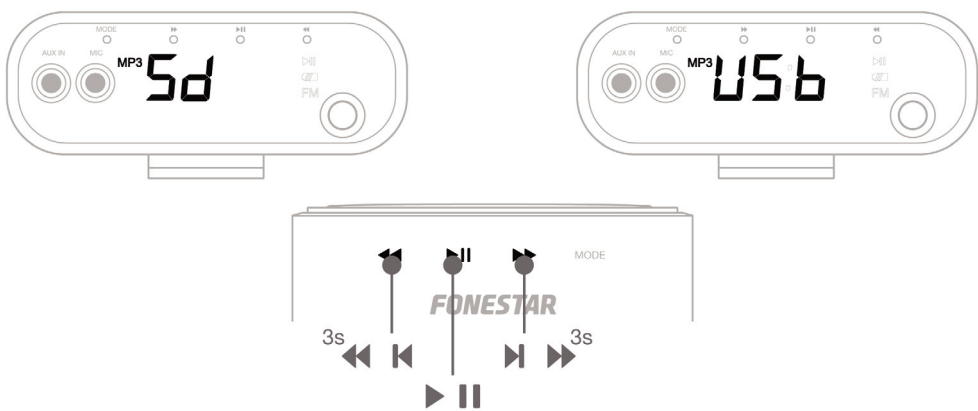

CONTROLS AND CONNECTORS

AUX MODE

REC MODE

MicroSD/USB MODE

BATTERY LEVEL MODE

FM MODE

CABLED MIC MODE

	RED/ROJO/ ROUGE/VERMELHO	BLUE/AZUL/ BLEU/AZUIS
Light icon	●	○
Lightning bolt icon	○	○
Power icon	○	○

● ON/ENCENDIDO/ALLUMÉ/LIGADO
○ OFF/APAGADO/ÉTEINT/DESLIGADO

- ON/OFF
- PLAY
- PAUSE
- STOP
- PREVIOUS
- NEXT
- REWIND
- FORWARD
- AUDIO
- MUTE
- MODE
- MASTER VOL
- MIC
- RADIO MEMO
- START REC
- PAUSE REC
- FM ANT.
- STATUS
- SAVE
- BATTERY LEVEL
- BATTERY STATUS
- BATTERY CHARGING
- BATTERY FULL