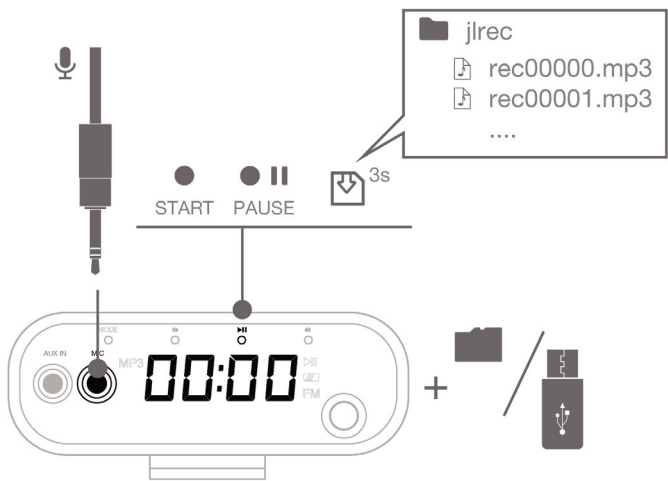

CONTROLS AND CONNECTORS

AUX MODE

REC MODE

MicroSD/USB MODE

BATTERY LEVEL MODE

FM MODE

CABLED MIC MODE

	RED/ROJO/ ROUGE/VERMELHO	BLUE/AZUL/ BLEU/AZUIS
Light icon	●	○
Lightning bolt icon	○	○
Power icon	○	○