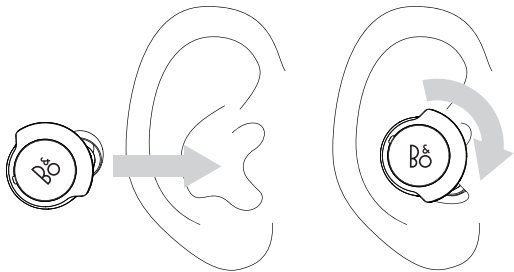

DOWNLOAD THE BANG & OLUFSEN APP

Bang & Olufsen

on.beo.com/app

1. TURN ON

2. PLACE IN CASE

⌋ 2 secs.

3. AUTOMATIC BLUETOOTH PAIRING

4. SET UP IN THE BANG & OLUFSEN APP

INSERT EARPHONES

MUSIC OPERATIONS

▶ Play/Pause		● ● Double press
- + Volume	●  Double press and hold	●  Double press and hold
Active Noise Cancellation, Transparency, Neutral	● ● Double press (cycle)	

CALL OPERATIONS