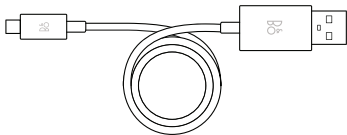

BOX OVERVIEW

Silicone

Comply™