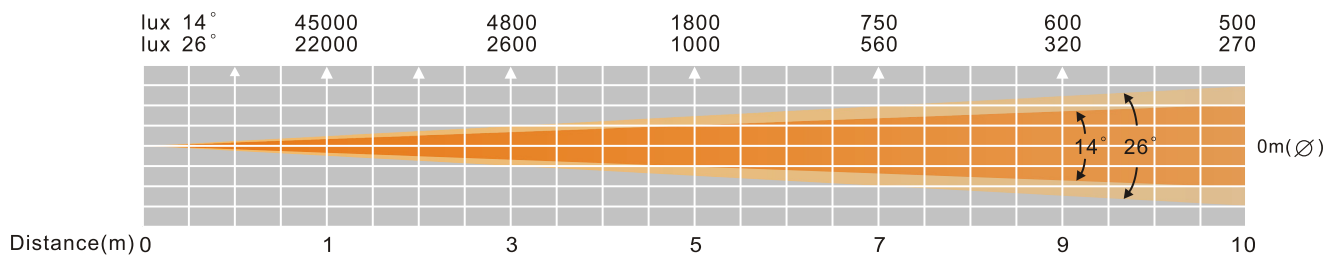

Photometric Chart

Customer Support:

American DJ® provides a toll free customer support line, to provide set up help and to answer any question should you encounter problems during your set up or initial operation. You may also visit us on the web at www.americandj.com for any comments or suggestions.

Service Hours are Monday through Friday 8:00 a.m. to 4:30 p.m. Pacific Standard Time.

Voice: (800) 322-6337

Fax: (323) 582-2610

E-mail: support@americandj.com

To purchase parts online visit <http://parts.americandj.com>