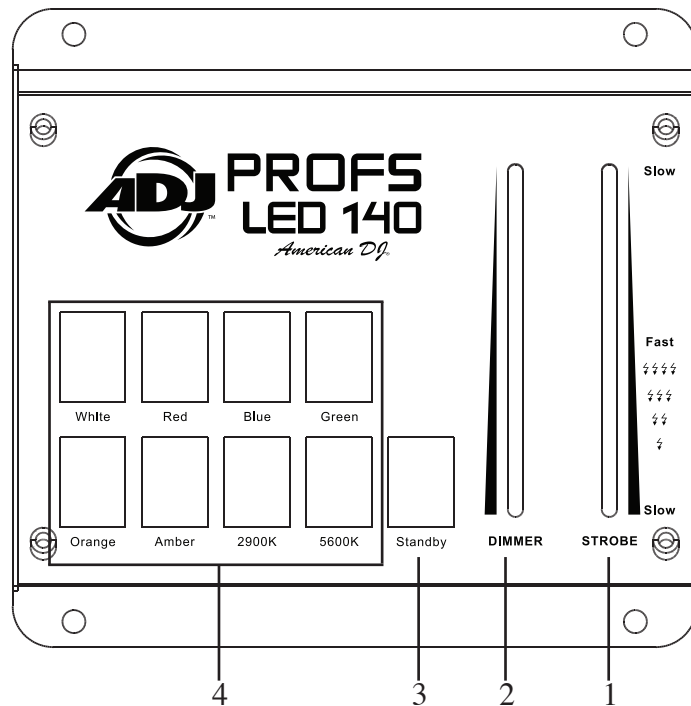

Controls & Functions:

1. **Strobe Fader:** Use this fader to activate and adjust strobing.
2. **Dimmer Fader:** Use this fader to adjust the output intensity.
3. **Standby:** This button will cause the all functions to blackout.
4. **Color Selections:** Choose from 7 different colors plus white.